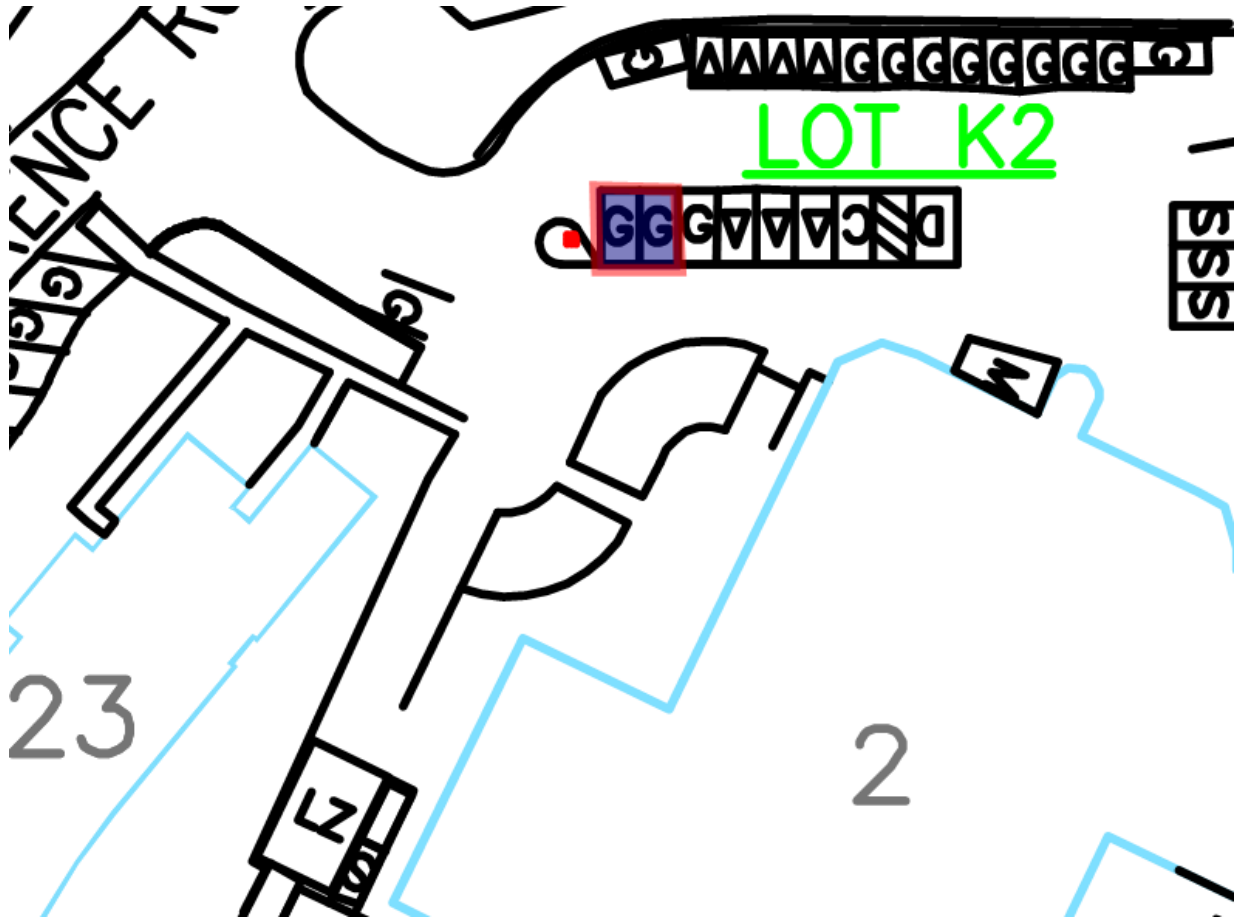

LOT H2 – “CARPOOL ONLY” SPACES (until 9:30am) – Three Total

LOT N2/N1 - "CARPOOL ONLY" SPACES (until 9:30am) – Two Total

LOT K2 - "CARPOOL ONLY" SPACES (until 9:30am) – Two Total

LOT S/T2 "CARPOOL ONLY" SPACES (until 9:30am) – 2 in Lot S and 3 in Lot T2 (Five Total)

LOT H2 - "CARPOOL ONLY" SPACES (until 9:30am) – Two Total

LOT C - "CARPOOL ONLY" SPACES (until 9:30am) – Three Total

LOT K1 - "CARPOOL ONLY" SPACES (until 9:30am) – Six Total (2 on left of the EV space and 4 on the right)

LOT Q - "CARPOOL ONLY" SPACES (until 9:30am) - 2 total