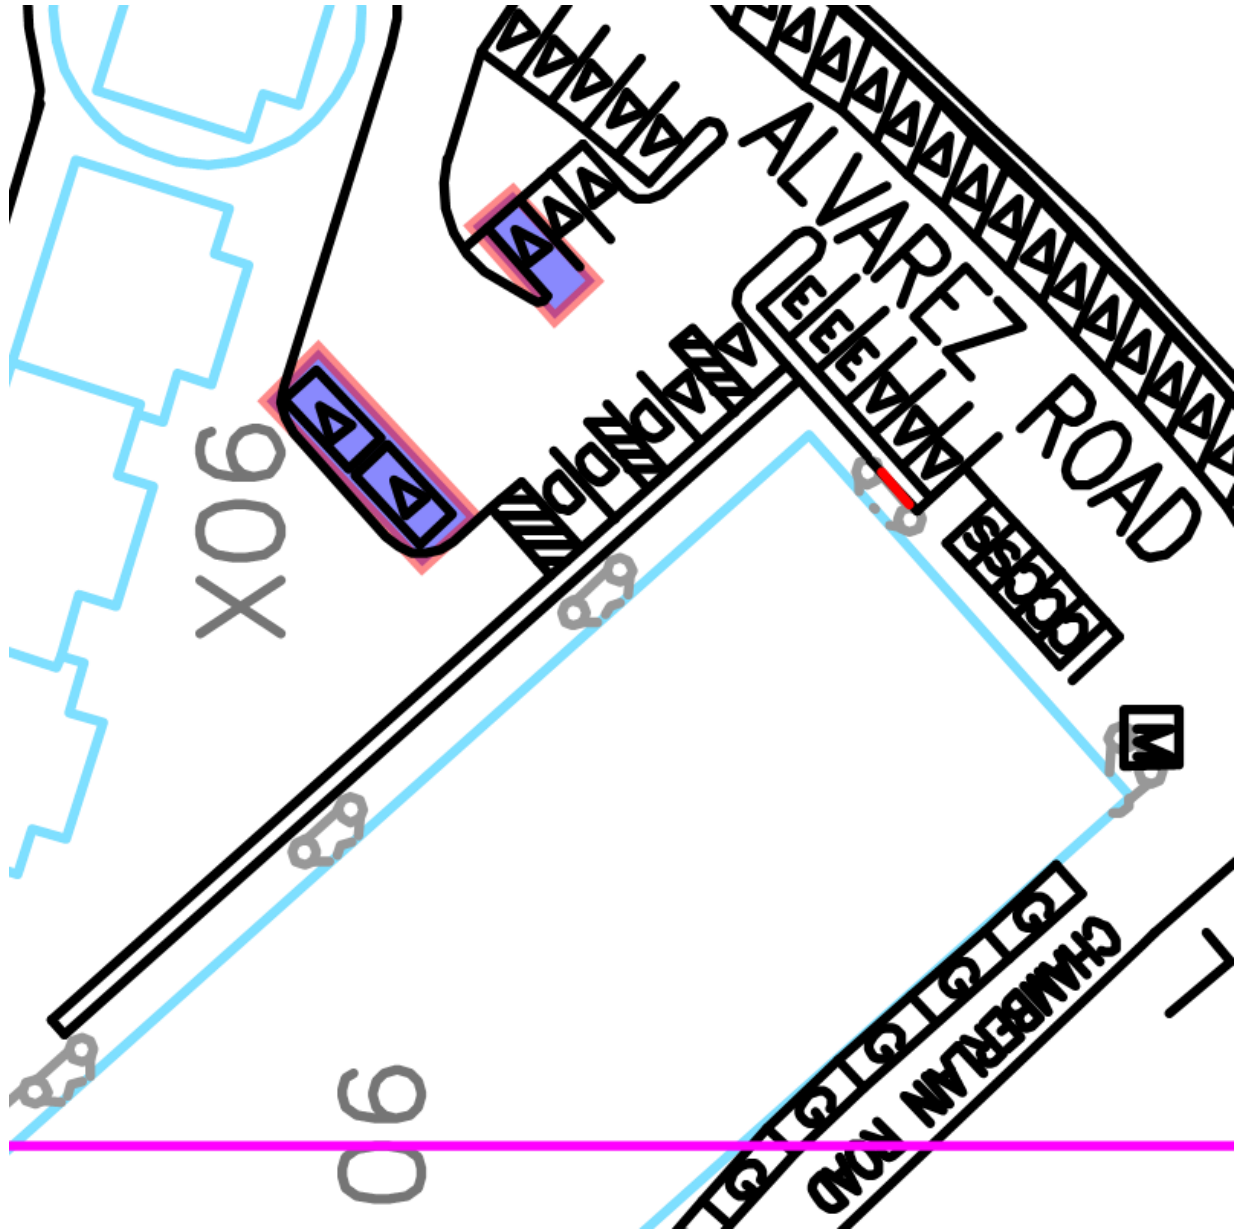

LOT H2 – “CARPOOL ONLY” SPACES (until 9:30am) – Three Total

LOT N2/N1 - "CARPOOL ONLY" SPACES (until 9:30am) – Two Total

LOT K2 - "CARPOOL ONLY" SPACES (until 9:30am) – Two Total

LOT S/T2 "CARPOOL ONLY" SPACES (until 9:30am) – 2 in Lot S and 3 in Lot T2 (Five Total)

LOT H2 - "CARPOOL ONLY" SPACES (until 9:30am) – Two Total

LOT C - "CARPOOL ONLY" SPACES (until 9:30am) – Three Total

LOT K1 - "CARPOOL ONLY" SPACES (until 9:30am) – Six Total (2 on left of the EV space and 4 on the right)

LOT Q - "CARPOOL ONLY" SPACES (until 9:30am) - 2 total