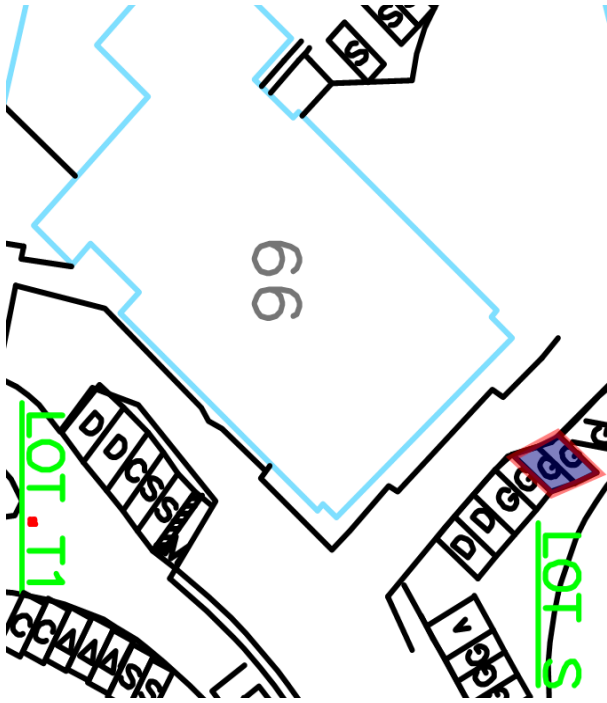

LOT H2 – “CARPOOL ONLY” SPACES (until 9:30am) – Three Total

LOT N2/N1 - "CARPOOL ONLY" SPACES (until 9:30am) – Two Total

LOT K2 - "CARPOOL ONLY" SPACES (until 9:30am) – Two Total

LOT S/T2 "CARPOOL ONLY" SPACES (until 9:30am) – 2 in Lot S and 3 in Lot T2 (Five Total)

LOT H2 - "CARPOOL ONLY" SPACES (until 9:30am) – Two Total

LOT C - "CARPOOL ONLY" SPACES (until 9:30am) – Three Total

LOT K1 - "CARPOOL ONLY" SPACES (until 9:30am) – Six Total (2 on left of the EV space and 4 on the right)

LOT Q - "CARPOOL ONLY" SPACES (until 9:30am) - 2 total