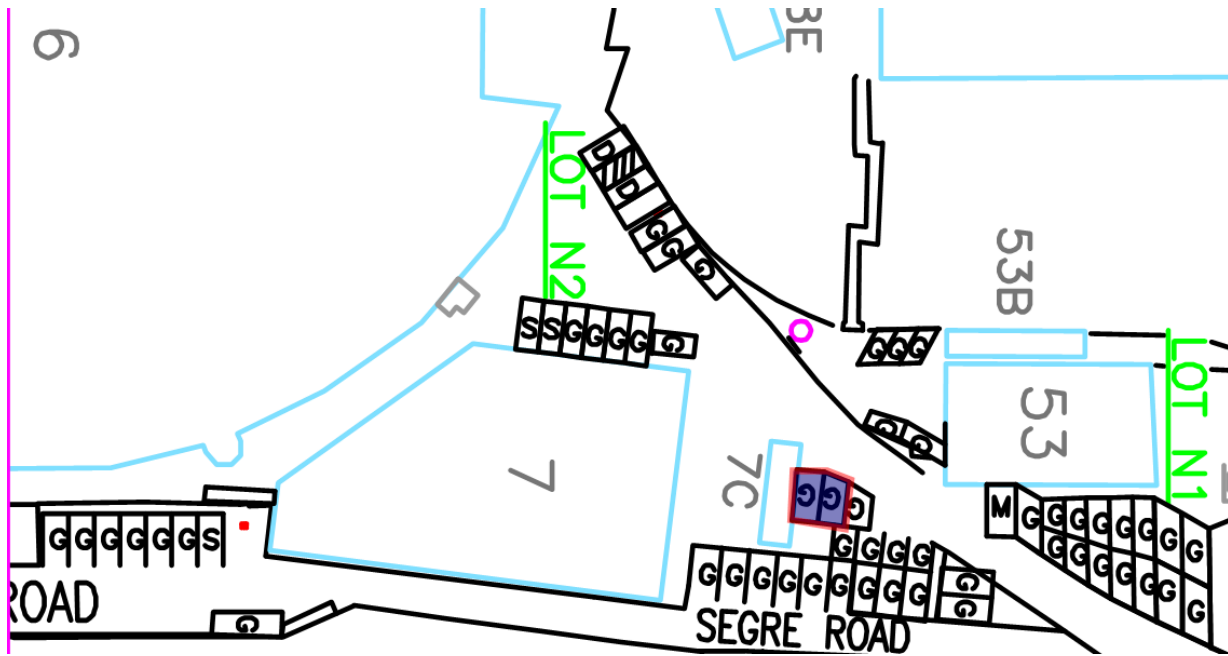

LOT H2 – “CARPOOL ONLY” SPACES (until 9:30am) – Three Total

LOT N2/N1 - "CARPOOL ONLY" SPACES (until 9:30am) – Two Total

LOT K2 - "CARPOOL ONLY" SPACES (until 9:30am) – Two Total

LOT S/T2 "CARPOOL ONLY" SPACES (until 9:30am) – 2 in Lot S and 3 in Lot T2 (Five Total)

LOT H2 - "CARPOOL ONLY" SPACES (until 9:30am) – Two Total

LOT C - "CARPOOL ONLY" SPACES (until 9:30am) – Three Total

LOT K1 - "CARPOOL ONLY" SPACES (until 9:30am) – Six Total (2 on left of the EV space and 4 on the right)

LOT Q - "CARPOOL ONLY" SPACES (until 9:30am) - 2 total