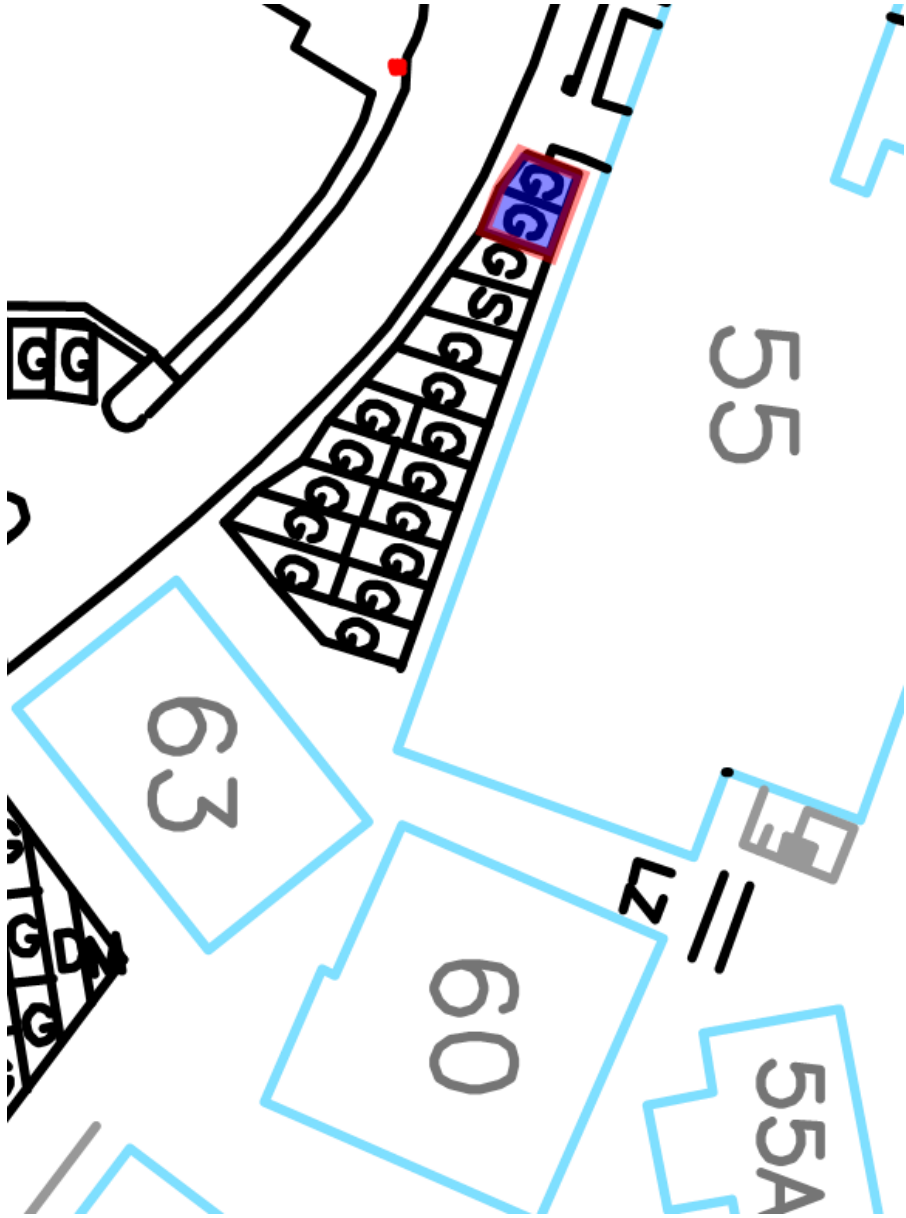

LOT H2 – “CARPOOL ONLY” SPACES (until 9:30am) – Three Total

LOT N2/N1 - "CARPOOL ONLY" SPACES (until 9:30am) – Two Total

LOT K2 - "CARPOOL ONLY" SPACES (until 9:30am) – Two Total

LOT S/T2 "CARPOOL ONLY" SPACES (until 9:30am) – 2 in Lot S and 3 in Lot T2 (Five Total)

LOT H2 - "CARPOOL ONLY" SPACES (until 9:30am) – Two Total

LOT C - "CARPOOL ONLY" SPACES (until 9:30am) – Three Total

LOT K1 - "CARPOOL ONLY" SPACES (until 9:30am) – Six Total (2 on left of the EV space and 4 on the right)

LOT Q - "CARPOOL ONLY" SPACES (until 9:30am) - 2 total