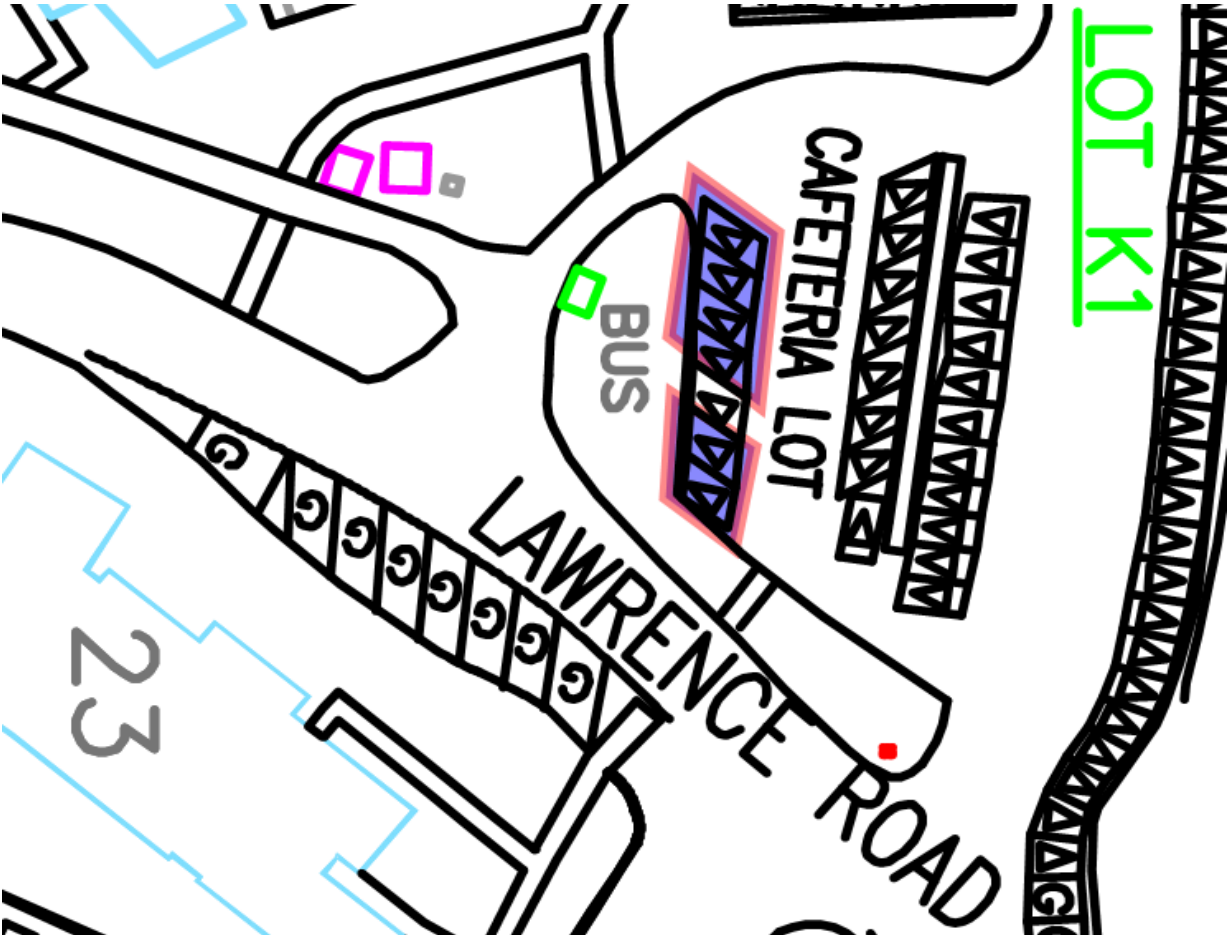

LOT H2 – “CARPOOL ONLY” SPACES (until 9:30am) – Three Total

LOT N2/N1 - "CARPOOL ONLY" SPACES (until 9:30am) – Two Total

LOT K2 - "CARPOOL ONLY" SPACES (until 9:30am) – Two Total

LOT S/T2 "CARPOOL ONLY" SPACES (until 9:30am) – 2 in Lot S and 3 in Lot T2 (Five Total)

LOT H2 - "CARPOOL ONLY" SPACES (until 9:30am) – Two Total

LOT C - "CARPOOL ONLY" SPACES (until 9:30am) – Three Total

LOT K1 - "CARPOOL ONLY" SPACES (until 9:30am) – Six Total (2 on left of the EV space and 4 on the right)

LOT Q - "CARPOOL ONLY" SPACES (until 9:30am) - 2 total