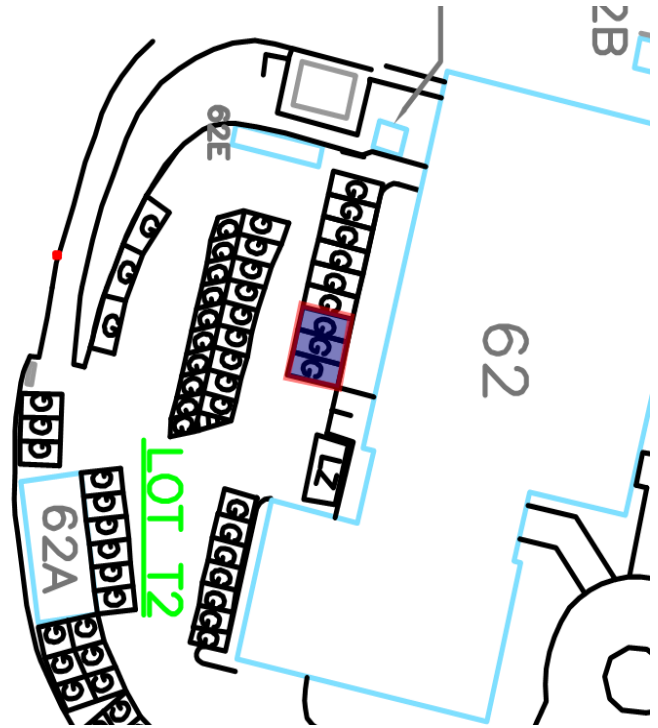

LOT H2 – “CARPOOL ONLY” SPACES (until 9:30am) – Three Total

LOT N2/N1 - "CARPOOL ONLY" SPACES (until 9:30am) – Two Total

LOT K2 - "CARPOOL ONLY" SPACES (until 9:30am) – Two Total

LOT S/T2 "CARPOOL ONLY" SPACES (until 9:30am) – 2 in Lot S and 3 in Lot T2 (Five Total)

LOT H2 - "CARPOOL ONLY" SPACES (until 9:30am) – Two Total

LOT C - "CARPOOL ONLY" SPACES (until 9:30am) – Three Total

LOT K1 - "CARPOOL ONLY" SPACES (until 9:30am) – Six Total (2 on left of the EV space and 4 on the right)

LOT Q - "CARPOOL ONLY" SPACES (until 9:30am) - 2 total