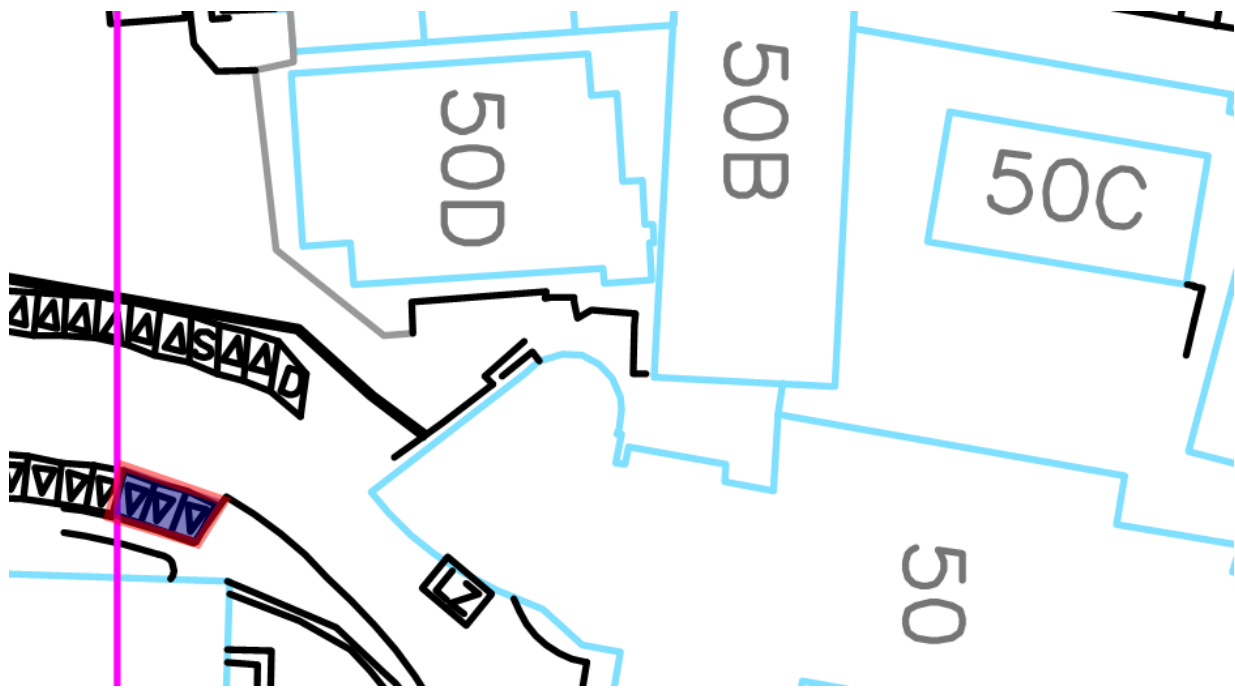

LOT H2 – “CARPOOL ONLY” SPACES (until 9:30am) – Three Total

LOT N2/N1 - "CARPOOL ONLY" SPACES (until 9:30am) – Two Total

LOT K2 - "CARPOOL ONLY" SPACES (until 9:30am) – Two Total

LOT S/T2 "CARPOOL ONLY" SPACES (until 9:30am) – 2 in Lot S and 3 in Lot T2 (Five Total)

LOT H2 - "CARPOOL ONLY" SPACES (until 9:30am) – Two Total

LOT C - "CARPOOL ONLY" SPACES (until 9:30am) – Three Total

LOT K1 - "CARPOOL ONLY" SPACES (until 9:30am) – Six Total (2 on left of the EV space and 4 on the right)

LOT Q - "CARPOOL ONLY" SPACES (until 9:30am) - 2 total